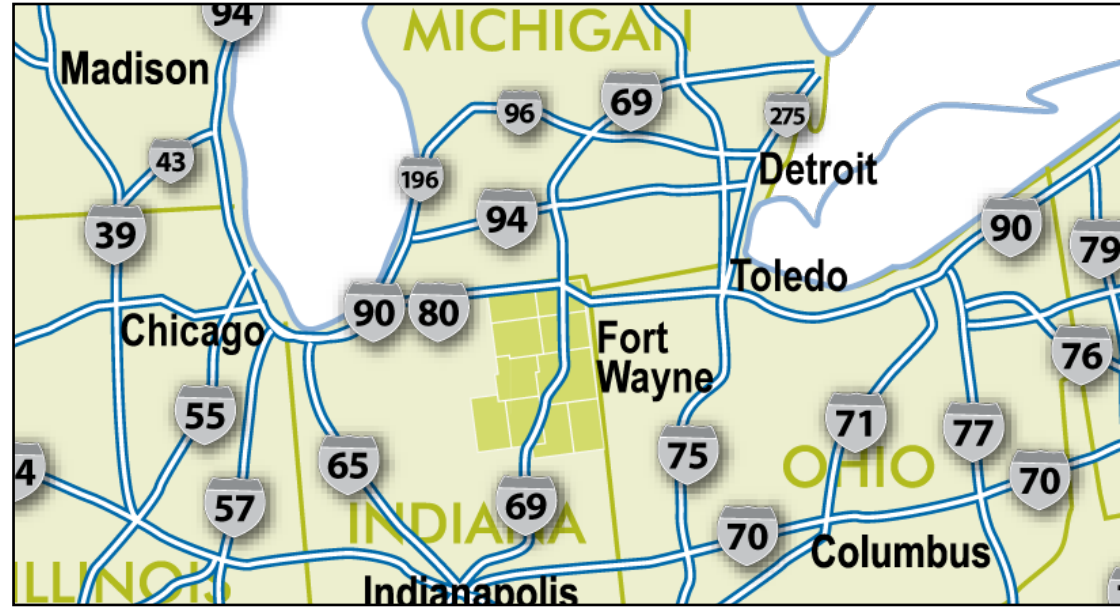

# TRANSPORTATION in Northeast Indiana

300 East Main Street, Suite 210, Fort Wayne, Indiana 46802  
 877.469.3469 | dale.buuck@chooseNEindiana.com | chooseNEindiana.com

### INDIANA RAILROADS AND ABBREVIATIONS

- CAPA City of Auburn Port Authority
- CFER Chicago, Ft. Wayne & Eastern RR
- CSX CSX Transportation Inc
- INE Indiana Northeastern Railroad
- KTR Kendallville Terminal Railway
- MW Maumee & Western Railroad
- NS Norfolk Southern
- WC Wabash Central Railroad

### TRANSPORTATION MAP LEGEND

- Railroad
- US Interstate
- US Road
- State Road
- Airport