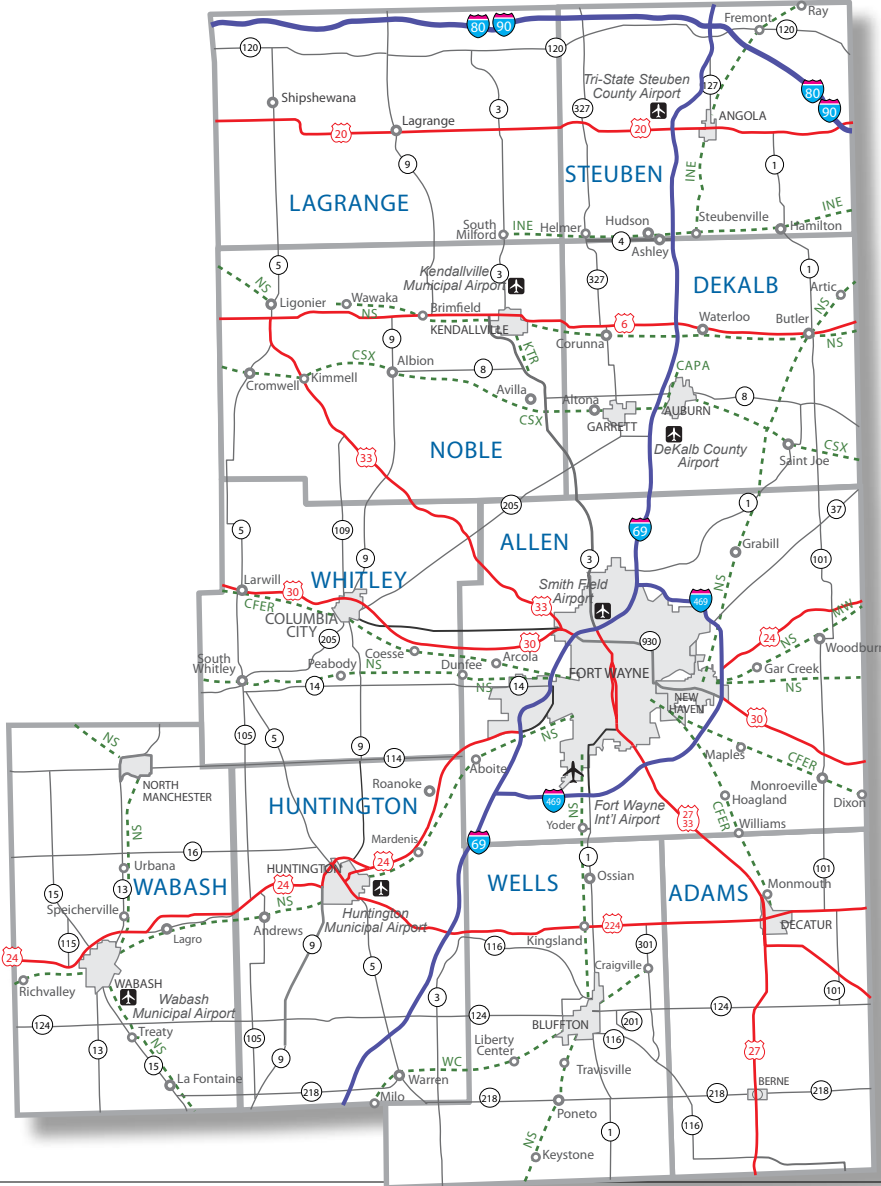

# TRANSPORTATION in Northeast Indiana

300 East Main Street, Suite 210, Fort Wayne, Indiana 46802  
 877.469.3469 | dale.buuck@chooseNEindiana.com | chooseNEindiana.com

### INDIANA RAILROADS AND ABBREVIATIONS

- CAPA City of Auburn Port Authority
- CFER Chicago, Ft. Wayne & Eastern RR
- CSX CSX Transportation Inc
- INE Indiana Northeastern Railroad
- KTR Kendallville Terminal Railway
- MW Maumee & Western Railroad
- NS Norfolk Southern
- WC Wabash Central Railroad

### TRANSPORTATION MAP LEGEND

- Railroad
- US Interstate
- US Road
- State Road
- Airport