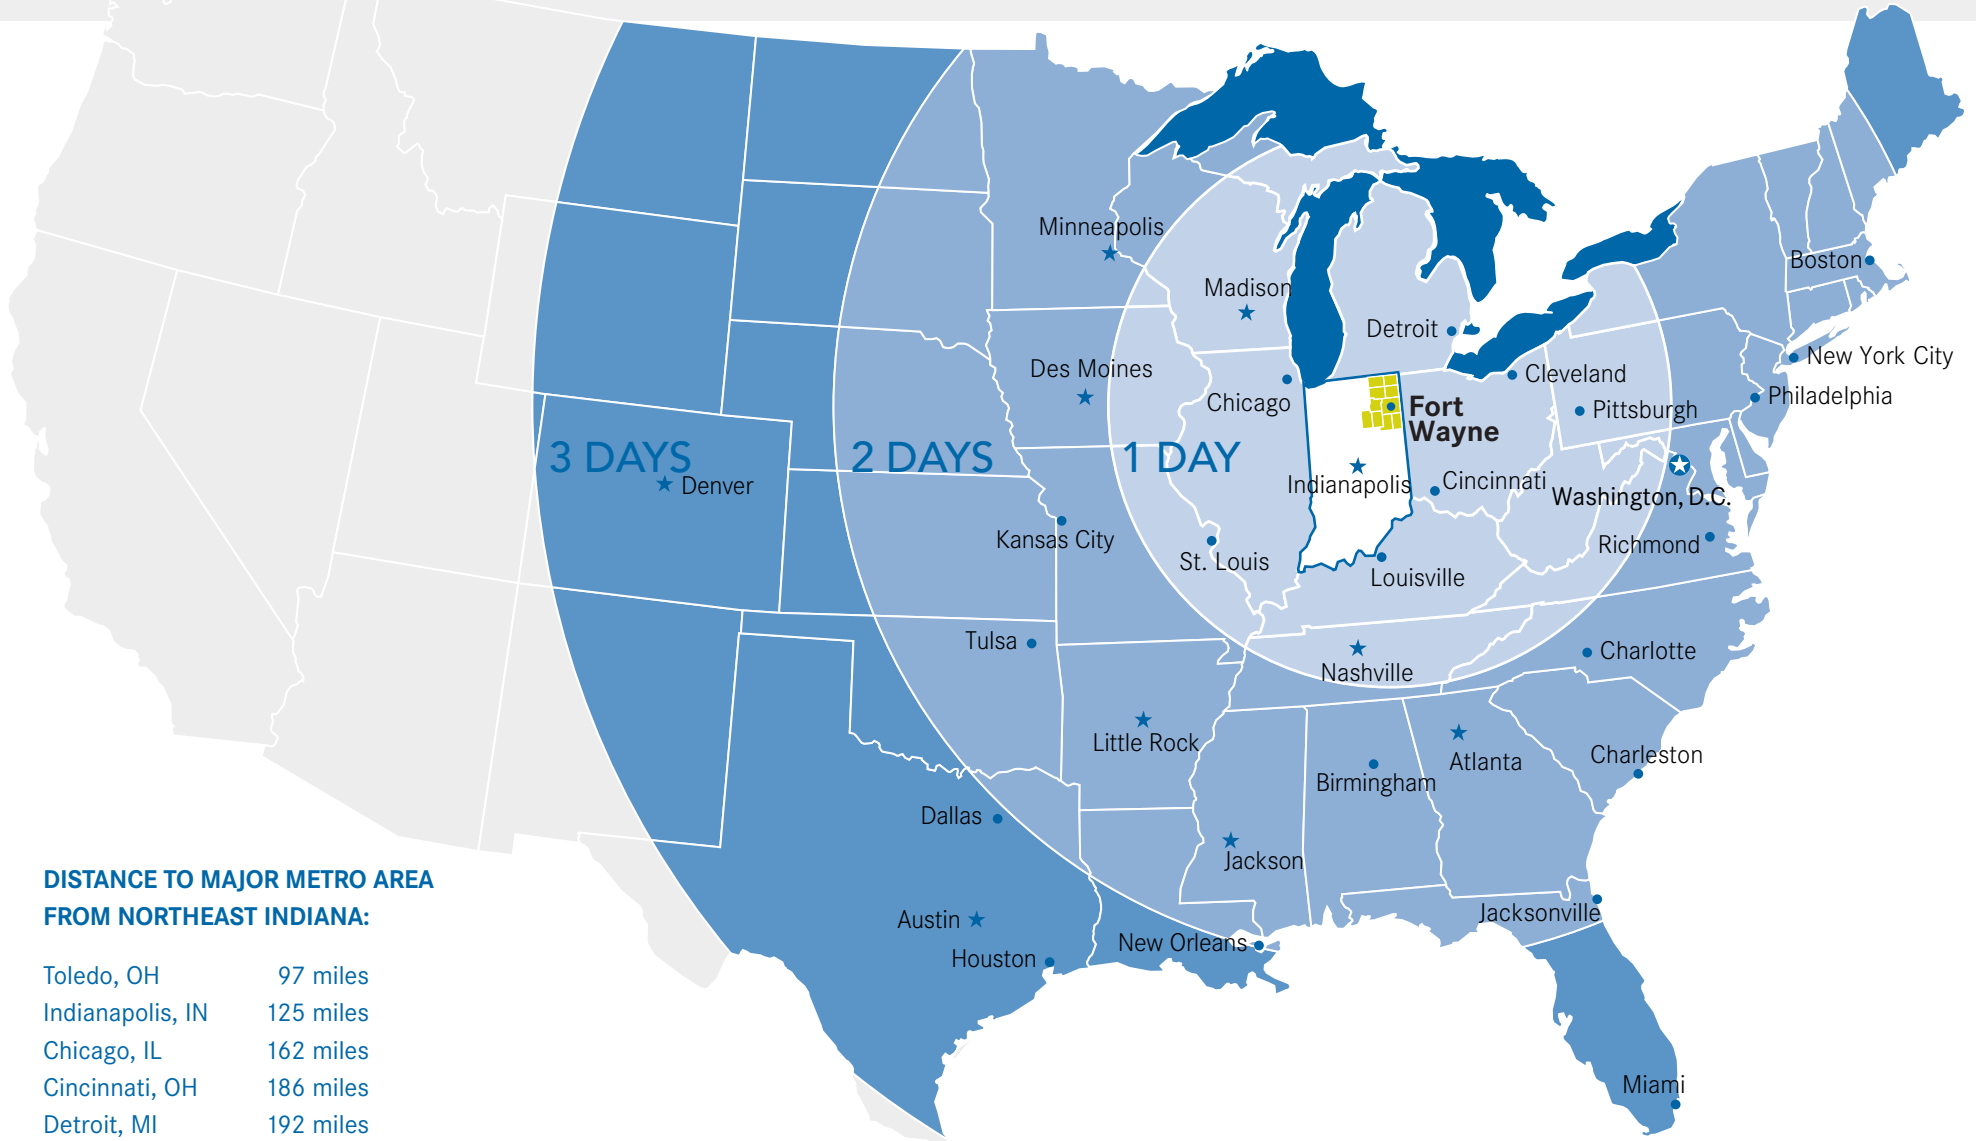

DRIVE TIME RINGS

from Northeast Indiana

300 East Main Street, Suite 210, Fort Wayne, Indiana 46802

260.469.3469 | dbarber@chooseNEindiana.com | chooseNEindiana.com

DISTANCE TO MAJOR METRO AREA FROM NORTHEAST INDIANA:

Toledo, OH	97 miles
Indianapolis, IN	125 miles
Chicago, IL	162 miles
Cincinnati, OH	186 miles
Detroit, MI	192 miles
Cleveland, OH	203 miles
Pittsburgh, PA	317 miles
St. Louis, MO	370 miles
New York, NY	644 miles

DRIVE TIME MILEAGE

1 Day =	450 miles
2 Days =	900 miles
3 Days =	1350 miles